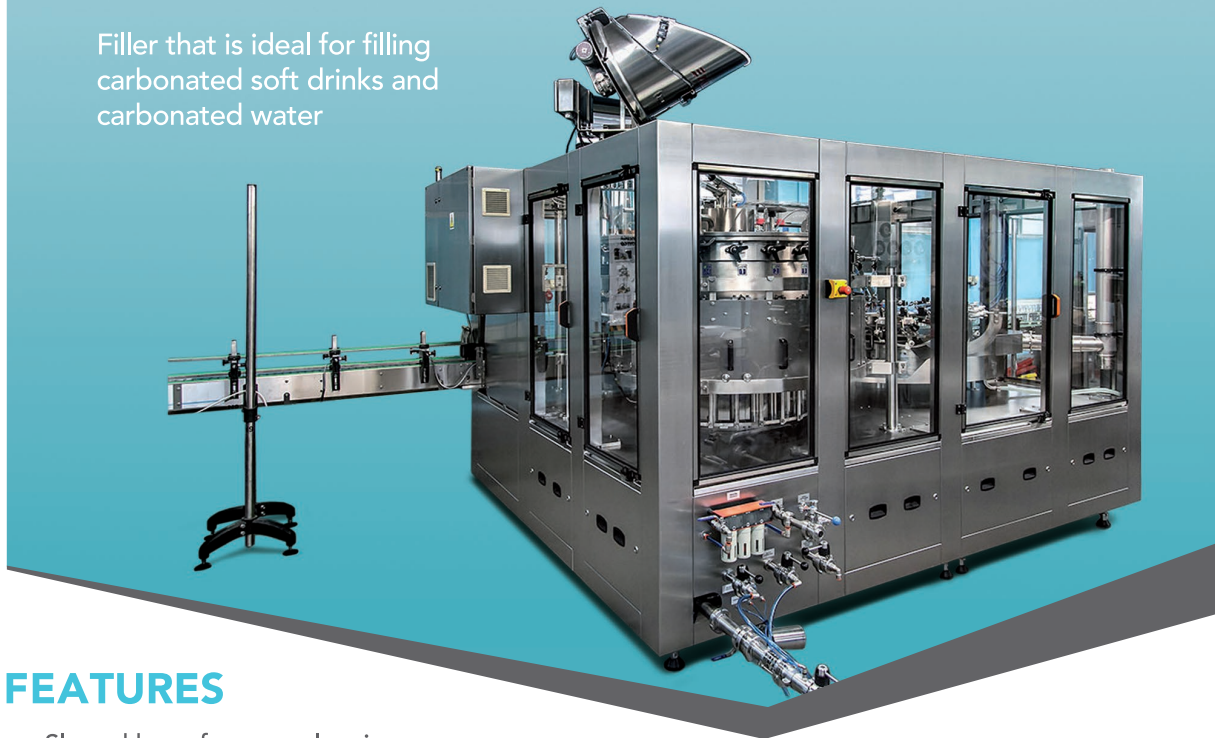

# CARBONATED DRINKS FILLER

Filler that is ideal for filling carbonated soft drinks and carbonated water

## FEATURES

- Sloped base for easy cleaning
- All product contact parts made from 316 grade stainless steel
- IP65 rated electrical cabinet
- Machine is supplied CIP (Cleaning in Place) ready
- Filler can be used for non-carbonated filling as well